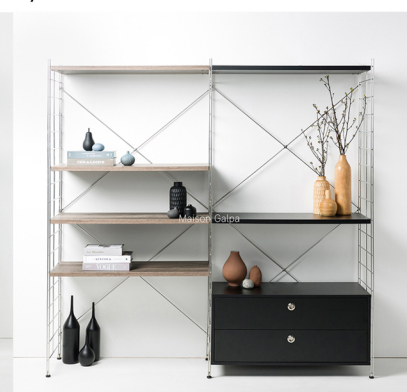

Shelving system
W160.H180.D40cm.
13,950THB